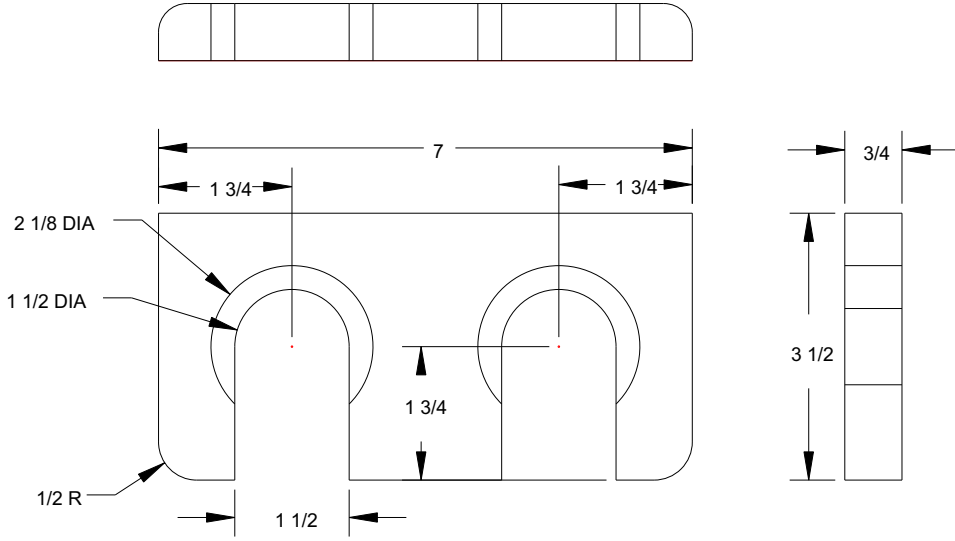

Rabbet Detail

Bat Hanger

Ball Rack