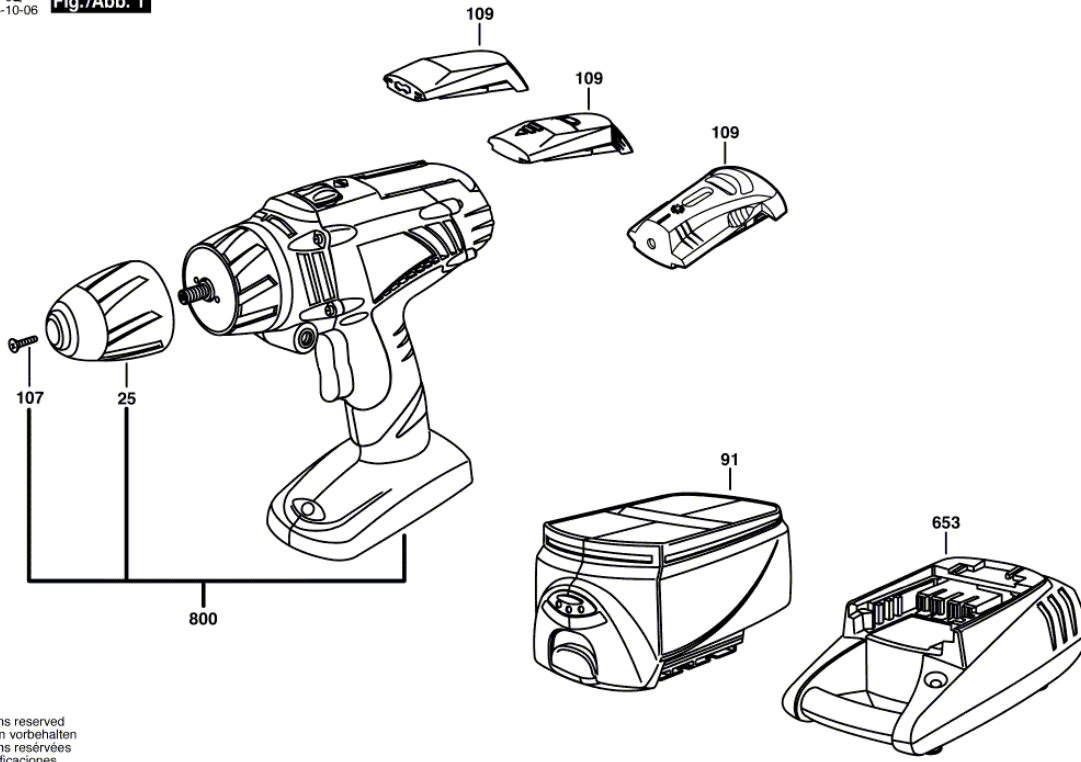

F 012 248 701 CORDLESS SCREW DRIVER 2487-B1

20.09.2006
22:30:04

F 012 248 705
Stand 03-06
Issue J 04-10-06 **Fig./Abb. 1**

Item	Quantity	Order No.	Designation	Price group	Page
25	1	2 610 920 203	CHUCK		1
91	1	2 607 335 601	ACCUMULATOR BATTERY \ 12V,1,2Ah		1
107	1	2 603 421 228	COUNTERSUNK-HEAD SCREW \ M 5x20 MM		1
109	1	2 609 100 190	SUPPORT		1
109	1	2 610 916 434	METAL DETECTOR		1
109	1	2 610 924 433	SPIRIT LEVEL		1
653	1	2 607 224 935	FAST CHARGER \ USA 120V, 1h		1
800	1	F 012 248 705	CORDLESS SCREW DRIVER \ 12V		1