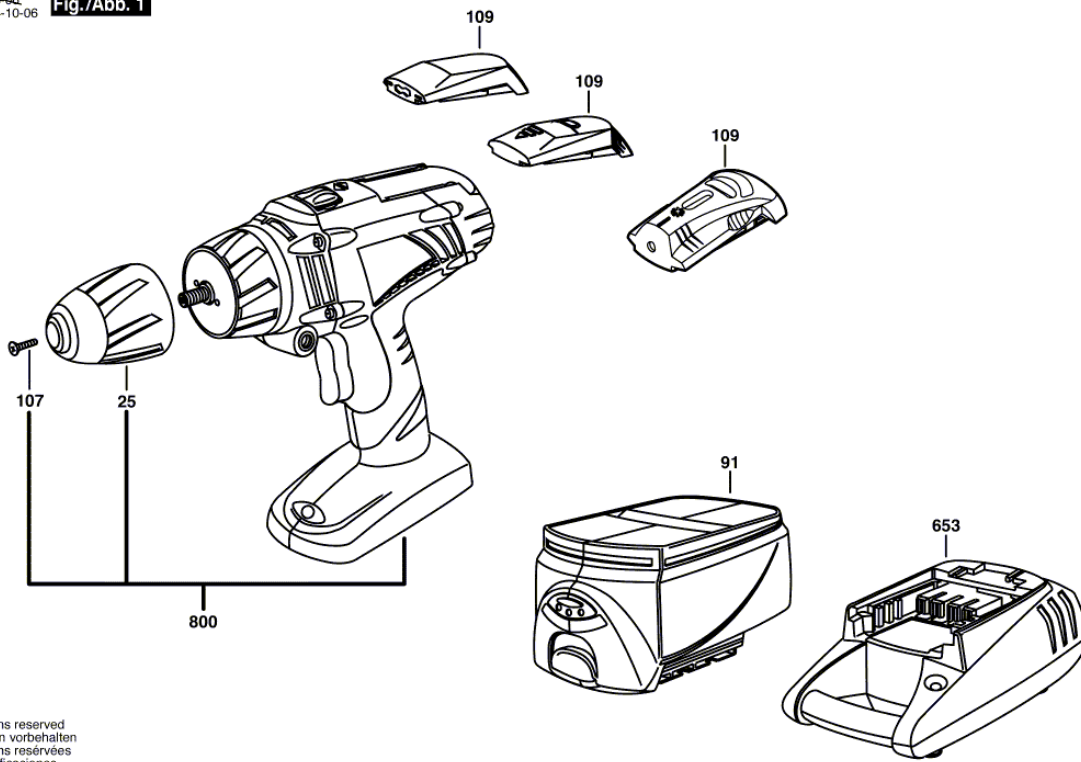

F 012 258 700 CORDLESS SCREW DRIVER 2587

20.09.2006
22:56:54

F 012 248 705
Stand 03-06
Issue J 04-10-06

Fig./Abb. 1

Item	Quantity	Order No.	Designation	Price group	Page
25	1	2 610 920 203	CHUCK		1
91	1	2 607 335 599	ACCUMULATOR BATTERY \ 14,4V,1,2Ah		1
107	1	2 603 421 228	COUNTERSUNK-HEAD SCREW \ M 5x20 MM		1
109	1	2 609 100 190	SUPPORT		1
109	1	2 610 916 434	METAL DETECTOR		1
109	1	2 610 924 433	SPIRIT LEVEL		1
653	1	2 607 224 889	FAST CHARGER \ USA 120V		1
800	1	F 012 258 705	CORDLESS SCREW DRIVER \ 14,4V		1