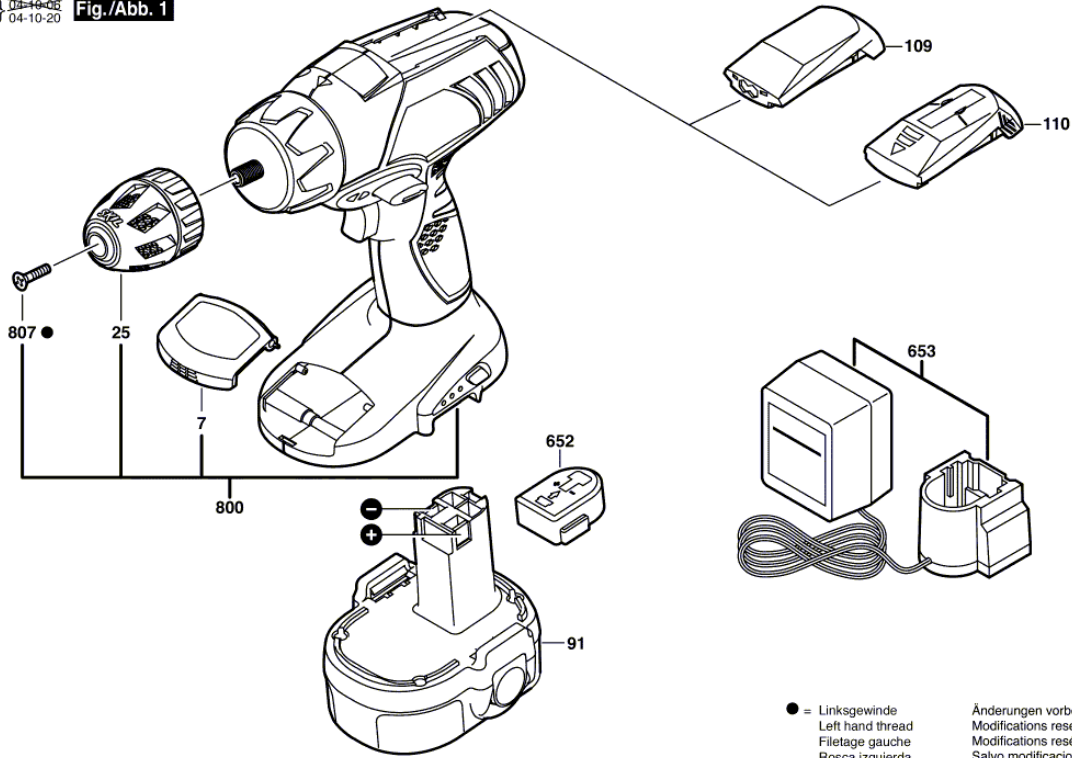

# F 012 286 600 CORDLESS SCREW DRIVER 2866

20.09.2006  
22:58:33

F 012 286 600  
Stand 07-16-05  
Issue 04-10-20 **Fig./Abb. 1**

Item	Quantity	Order No.	Designation	Price group	Page
7	1	2 609 100 342	COVER		1
25	1	2 610 912 703	KEYLESS CHUCK		1
91	1	2 607 335 513	BATTERY PACK \ 18V,1,2Ah,NiCd		1
109	1	2 609 100 190	SUPPORT		1
110	1	2 610 916 434	METAL DETECTOR		1
652	1	2 609 100 101	COVER		1
653	1	2 607 224 633	CHARGER \ USA/CAN 120/18V, 5h		1
800	1	F 012 286 600	CORDLESS SCREW DRIVER \ 18V		1
807	1	2 603 421 228	COUNTERSUNK-HEAD SCREW \ M 5x20 MM		1